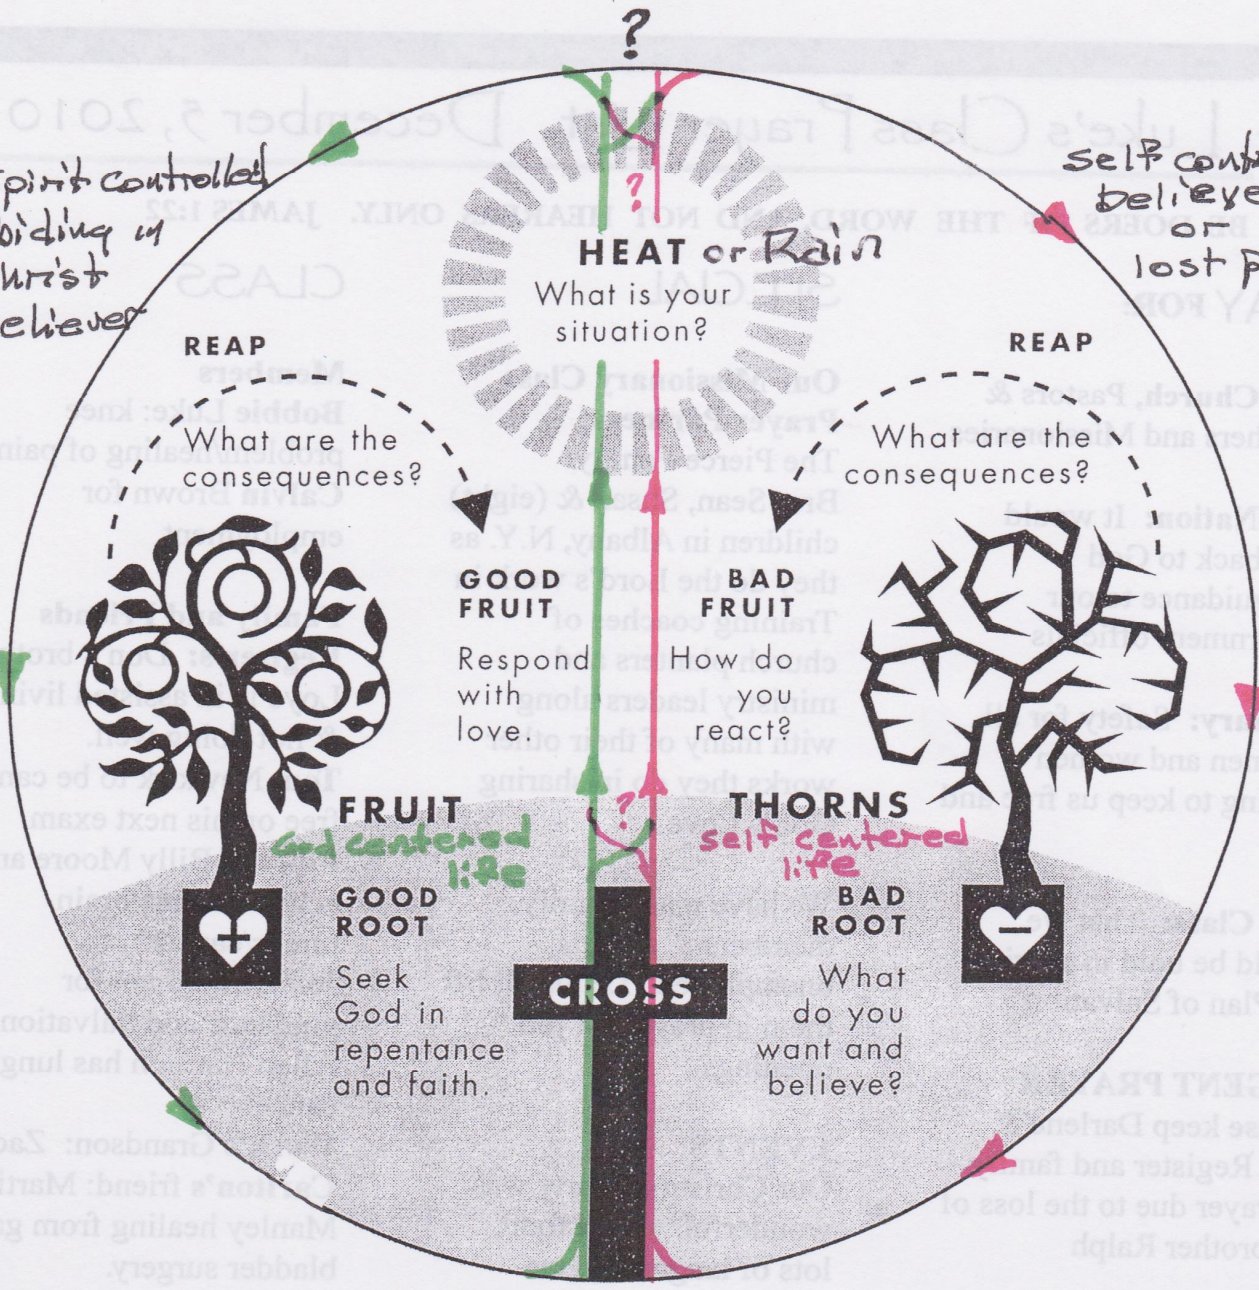

*Spirit controlled
Abiding in
Christ
believer*

*Self controlled
believer
or
lost person*

REAP

REAP

HEAT or Rain

What is your situation?

What are the consequences?

What are the consequences?

GOOD FRUIT

BAD FRUIT

Respond with love.

How do you react?

FRUIT

God centered life

THORNS

self centered life

GOOD ROOT

Seek God in repentance and faith.

BAD ROOT

What do you want and believe?

CROSS

REDEEMER

Who is God and what does he say and do in Christ?

August 20, 2010